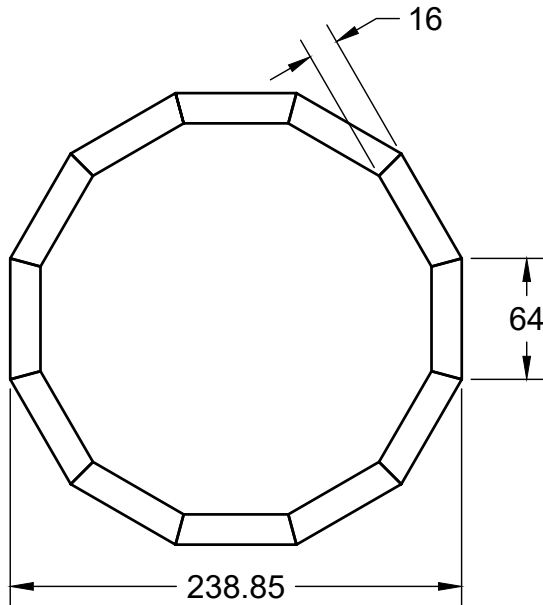

51

16

64

238.85

	PROJECT			
	Drum			
	TITLE			
	Drum Assembled			
APPROVED	SIZE	CODE	DWG NO	REV
CHECKED	A			
DRAWN	Jeremy O'Shea	2021-02-14	SCALE 1:4	WEIGHT
				SHEET 1/1