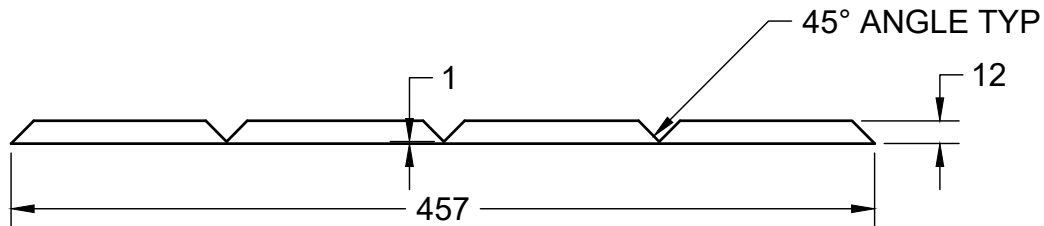

	PROJECT			
	Drum			
	TITLE			
	Bentwood Box			
APPROVED	SIZE	CODE	DWG NO	REV
CHECKED	A			
DRAWN	Jeremy O'Shea	2021-02-27	SCALE 1:3	WEIGHT
				SHEET 1/1

	PROJECT			
	Drum			
	TITLE			
	Bentwood Box Sides			
APPROVED	SIZE	CODE	DWG NO	REV
CHECKED	A			
DRAWN	Jeremy O'Shea	2021-02-27	SCALE 1:4	WEIGHT
				SHEET 1/1