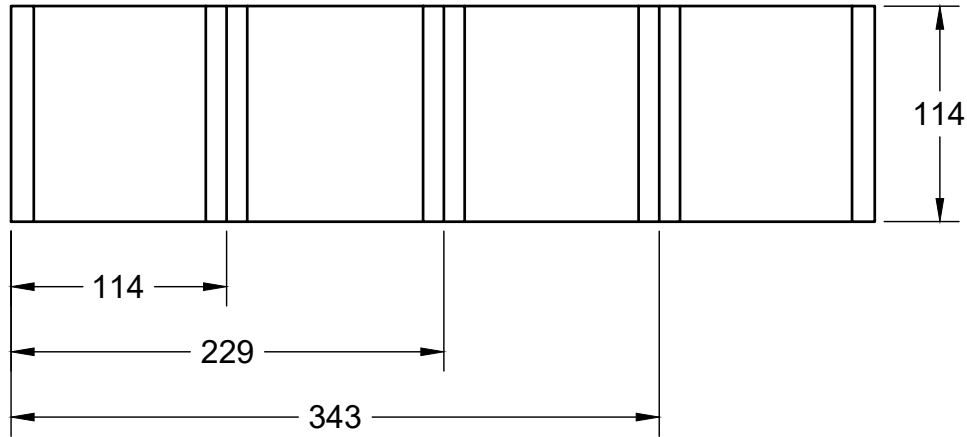

	PROJECT			
	Drum			
	TITLE			
	Bentwood Box			
APPROVED	SIZE	CODE	DWG NO	REV
CHECKED	A			
DRAWN	Jeremy O'Shea	2021-02-27	SCALE 1:3	WEIGHT
				SHEET 1/1

	PROJECT			
	Drum			
	TITLE			
	Bentwood Box Sides			
APPROVED	SIZE	CODE	DWG NO	REV
CHECKED	A			
DRAWN	Jeremy O'Shea	2021-02-27	SCALE 1:4	WEIGHT
				SHEET 1/1